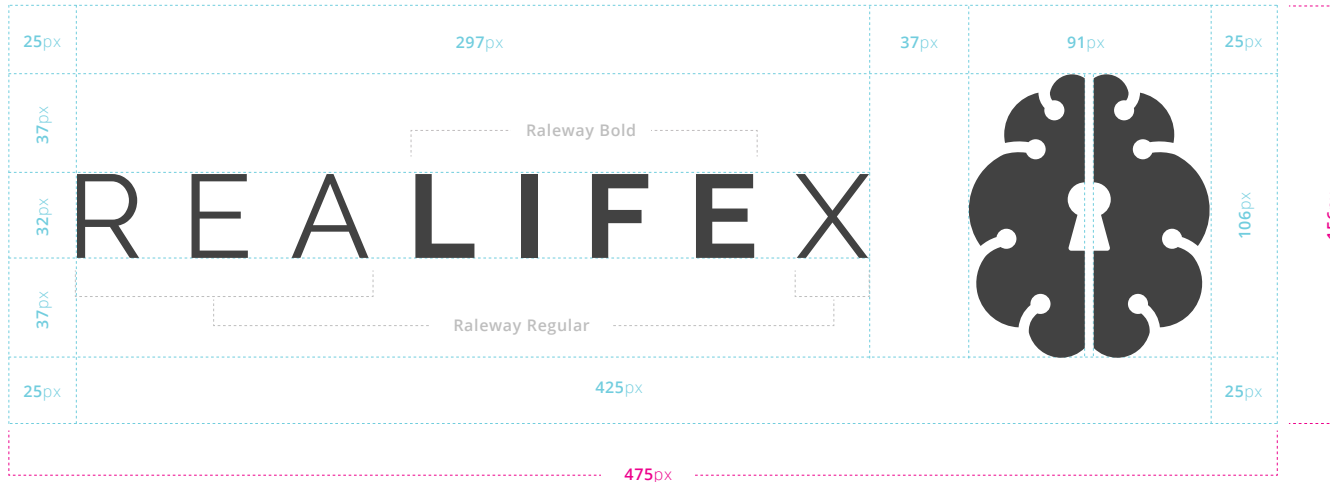

REALIFEX

A person is sitting on a wooden bench on a balcony or overlook, looking out over a vast, misty forest. The person is wearing a dark jacket and is holding an open book. The background is a dense forest of evergreen trees, partially obscured by a thick layer of mist or fog. The overall atmosphere is serene and contemplative.

Thoughts Privacy Potential

Above example: Font size = 46px
Kerning = 280px

HEX: #424242
RGB: 66, 66, 66
CMYK: 67, 60, 59, 45

HEX: #000000
RGB: 255, 255, 255
CMYK: 0, 0, 0, 0

Raleway Bold **Aa Bb Cc Dd Ee Ff Gg Hh Ii Jj Kk Ll Mm Nn**
Oo Pp Qq Rr Ss Tt Uu Vv Ww Xx Yy Zz

300px x 300px

150px

100px

80px

60px

40px

30px

Image Examples